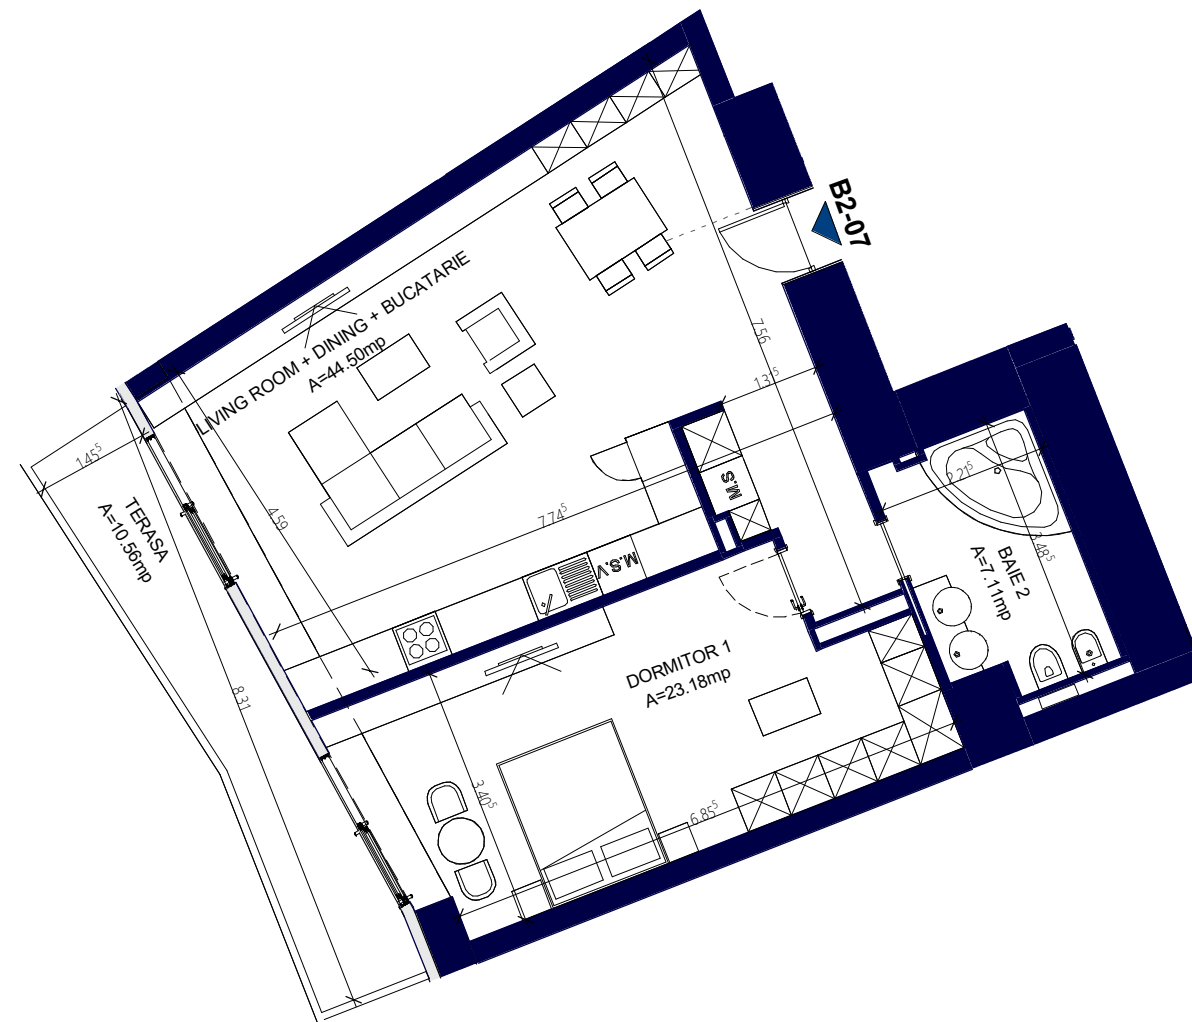

ELIE SAAB

TOWERS

by

METROPOLITAN
A NEW WAY OF LIVING

ETAJ 2-4

AP B2-07 - 2 CAMERE

S. UTILA APARTAMENT	74.79 MP
S. CONSTRUITA APARTAMENT	85.35 MP
S. CONSTRUITA TERASE	11.65 MP - 15.29 MP
S. UTILA TOTALA	86.49 MP
S. DESFASURATA TOTALA	97.00 MP - 100.64 MP
ORIENTARE	NV

CAMERA	S. UTILA
LIVING + DINING + BUCATARIE	44.50 MP
BAIE	7.11 MP
DORMITOR 1	23.18 MP
TERASA	10.56 MP