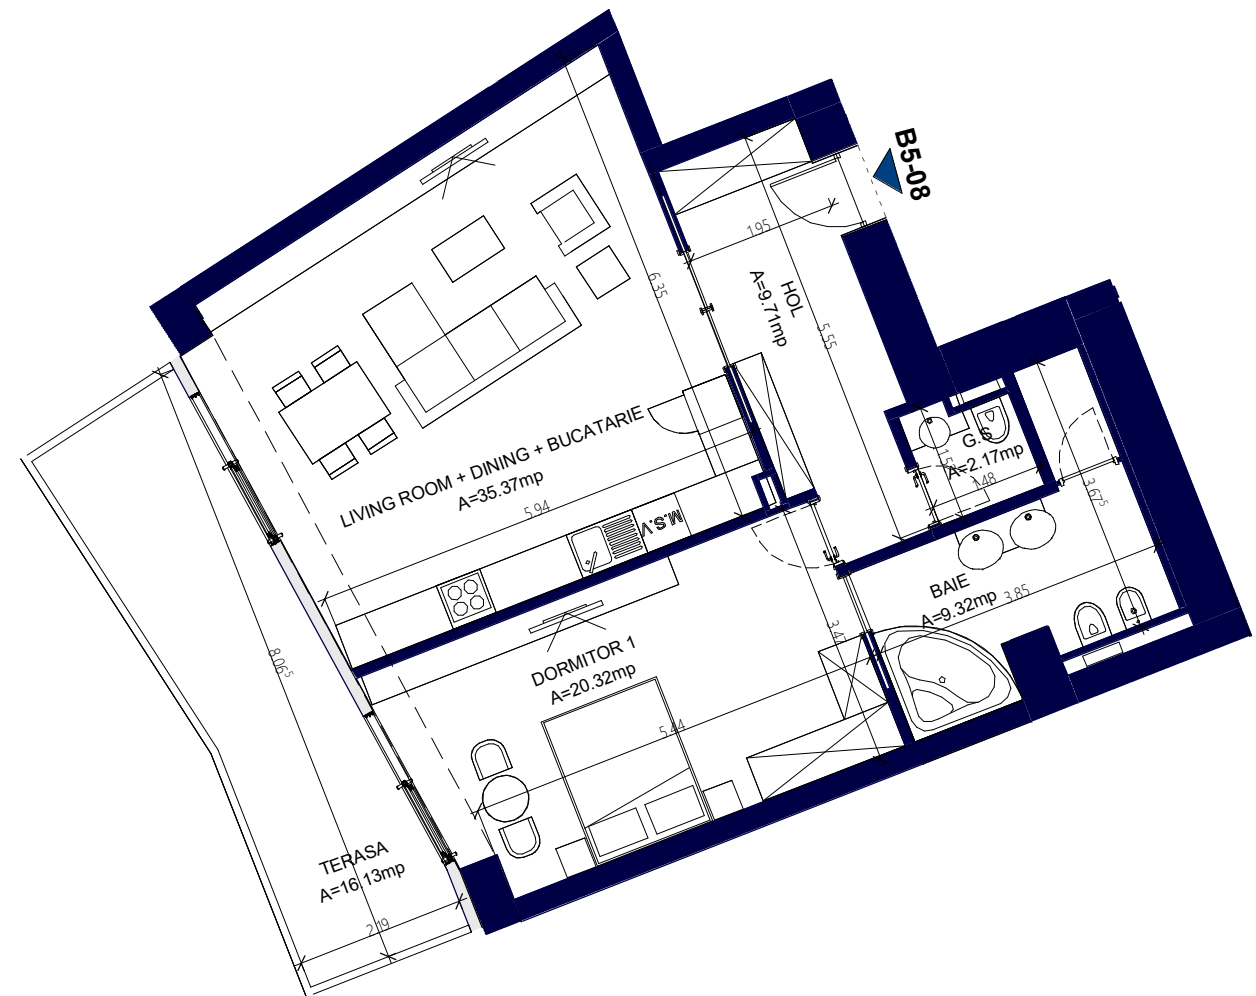

ELIE SAAB

TOWERS

by

METROPOLITAN
A NEW WAY OF LIVING

ETAJ 5 - 9

AP B5-08- 2 CAMERE

S. UTILA APARTAMENT	76.89 MP
S. CONSTRUITA APARTAMENT	89.57 MP
S. CONSTRUITA TERASE	17.15 MP -24.91MP
S. UTILA TOTALA	93.02 MP
S. DESFASURATA TOTALA	106.72 MP -114.48 MP
ORIENTARE	V

CAMERA	S. UTILA
HOL	9.71 MP
G.S.	2.17 MP
LIVING + DINING + BUCATARIE	35.37 MP
DORMITOR	20.32 MP
M. BAIE	9.32 MP
TERASA	16.13 MP