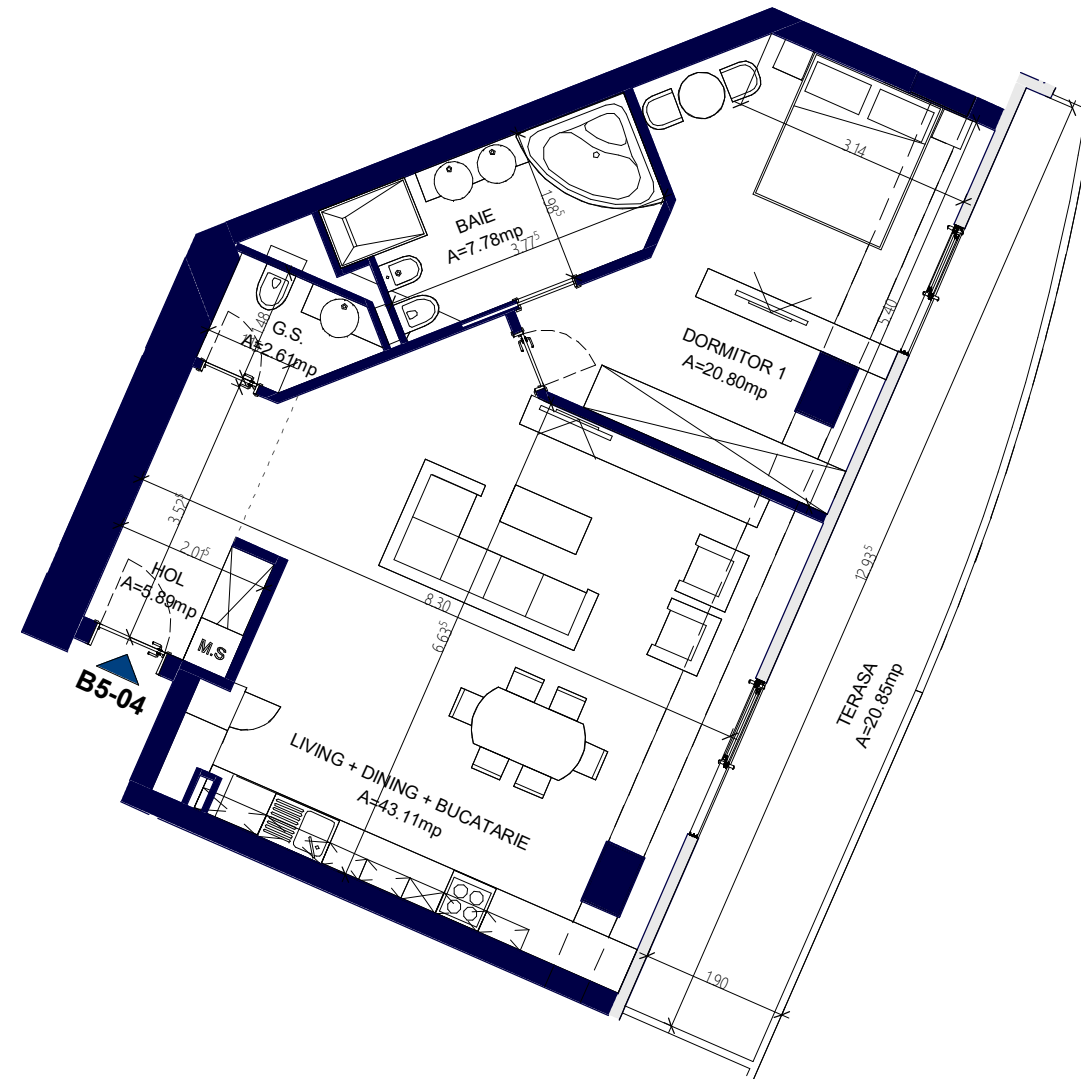

ELIE SAAB

TOWERS

by

METROPOLITAN
A NEW WAY OF LIVING

ETAJ 5 - 9

AP B5-04- 2 CAMERE

S. UTILA APARTAMENT	80.19 MP
S. CONSTRUITA APARTAMENT	91.31 MP -100.66 MP
S. CONSTRUITA TERASE	23.36 MP - 24.33 MP
S. UTILA TOTALA	110.04 MP
S. DESFASURATA TOTALA	114.67 MP - 124.99 MP
ORIENTARE	SE

CAMERA	S. UTILA
HOL	5.89 MP
LIVING + DINING + BUCATARIE	43.11 MP
DORMITOR 1	20.80 MP
BAIE	7.78 MP
G.S.	2.61 MP
TERASA	20.85 MP