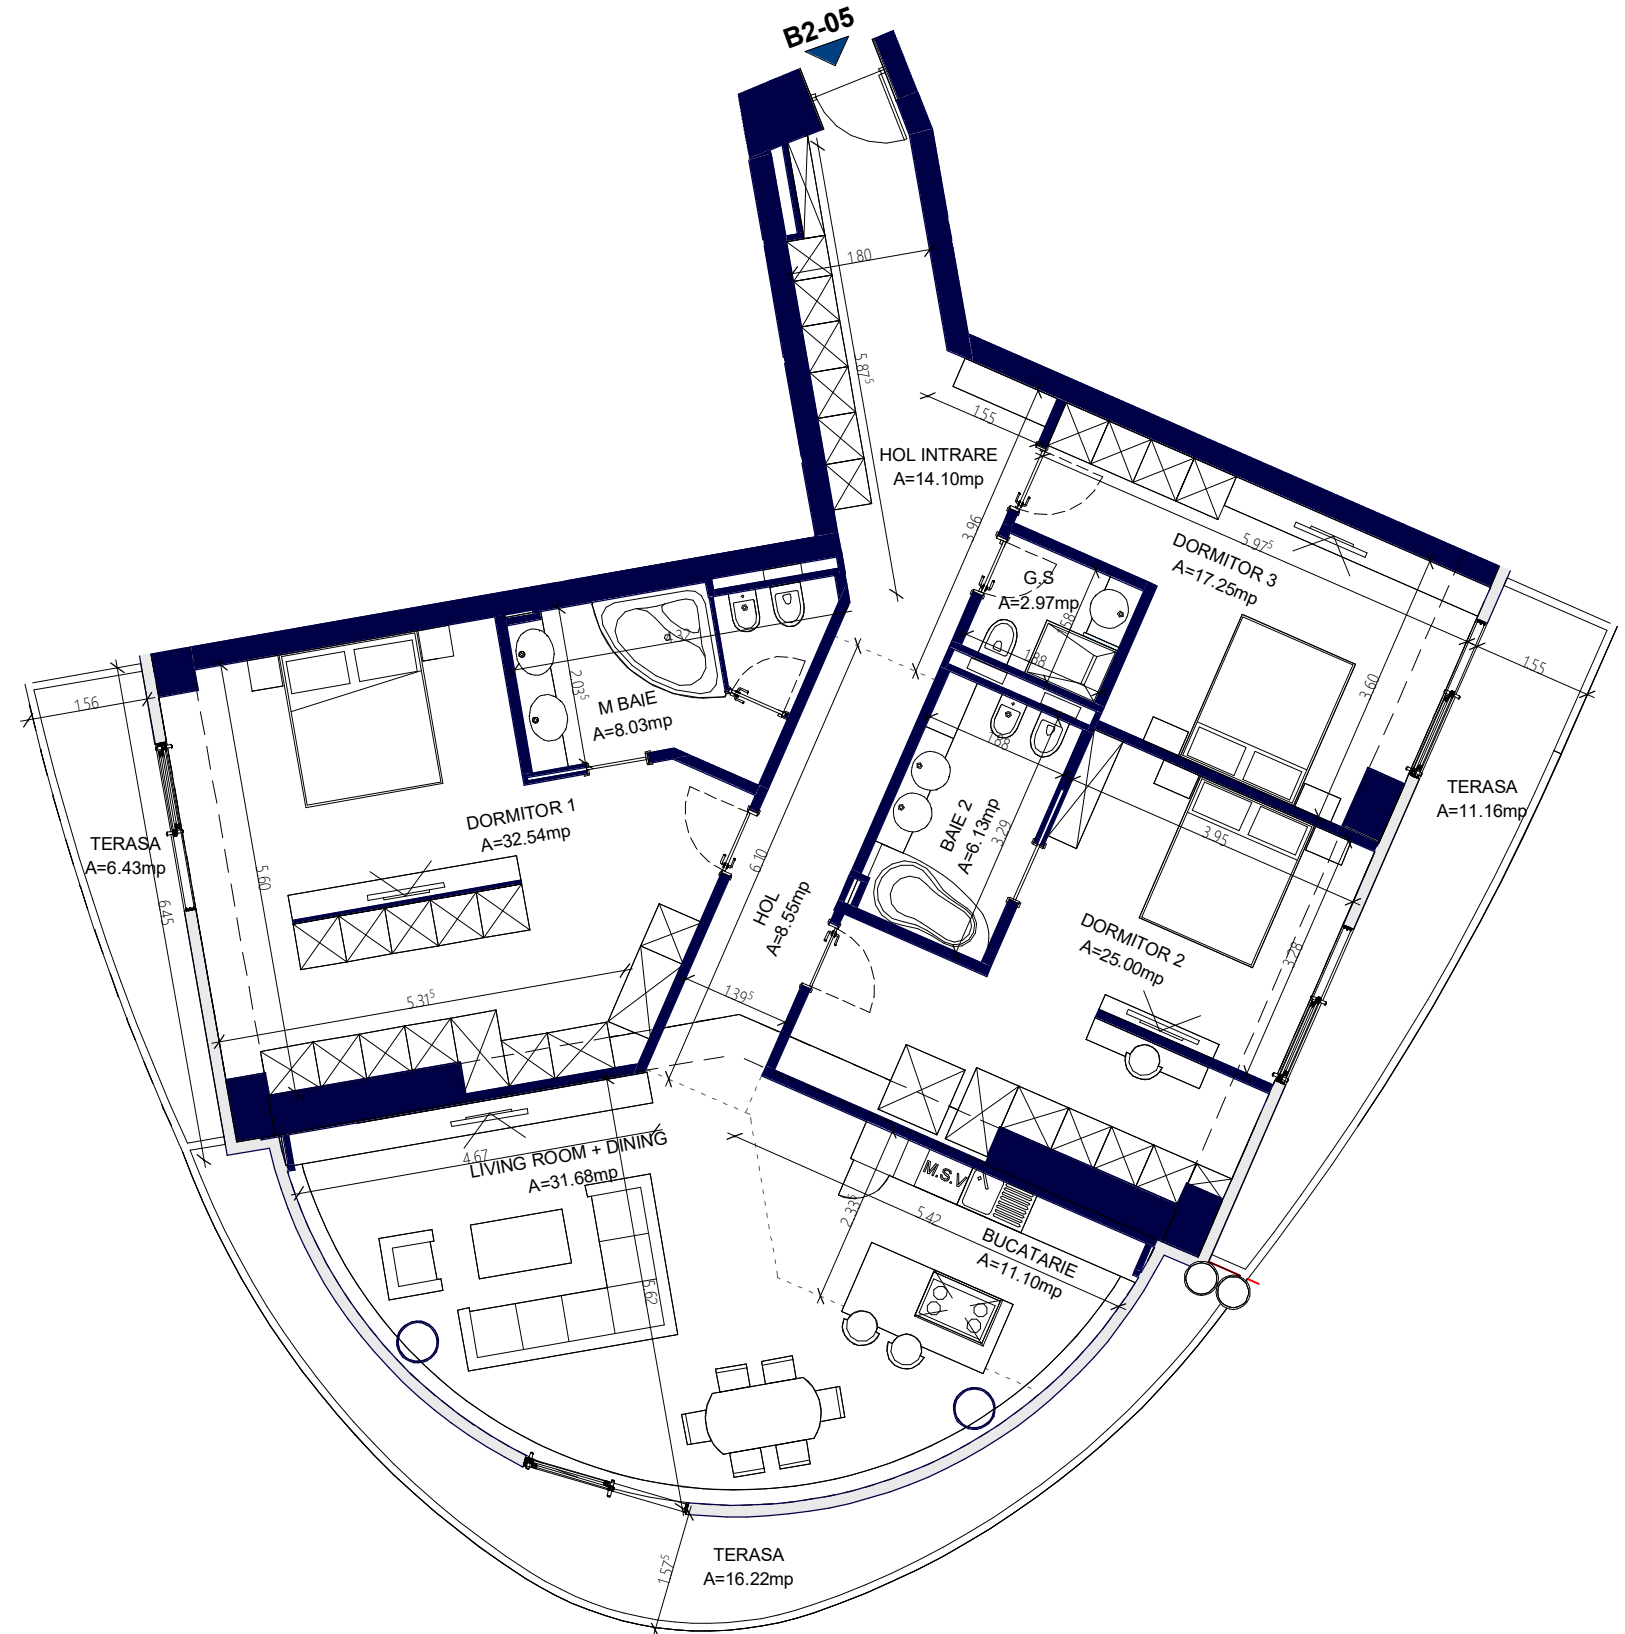

ELIE SAAB

TOWERS

by

METROPOLITAN
A NEW WAY OF LIVING

ETAJ 2-4

AP B1-05 - 4 CAMERE

S. UTILA APARTAMENT	157.35 MP
S. CONSTRUITA APARTAMENT	178.04 MP - 182.87 MP
S. CONSTRUITA TERASE	37.55 MP - 48.89 MP
S. UTILA TOTALA	191.16 MP
S. DESFASURATA TOTALA	215.59 MP - 231.76 MP
ORIENTARE	SV

CAMERA	S. UTILA
HOL INTRARE	14.10 MP
HOL	8.55 MP
DORMITOR 3	17.25 MP
G.S.	2.97 MP
DORMITOR 2	25.00 MP
BAIE 2	6.13 MP
DORMITOR 1	32.54 MP
BAIE 1	8.03 MP
LIVING + DINING	31.68 MP
BUCATARIE	11.10 MP
TERASA	6.43 MP
TERASA	16.22 MP
TERASA	11.16 MP